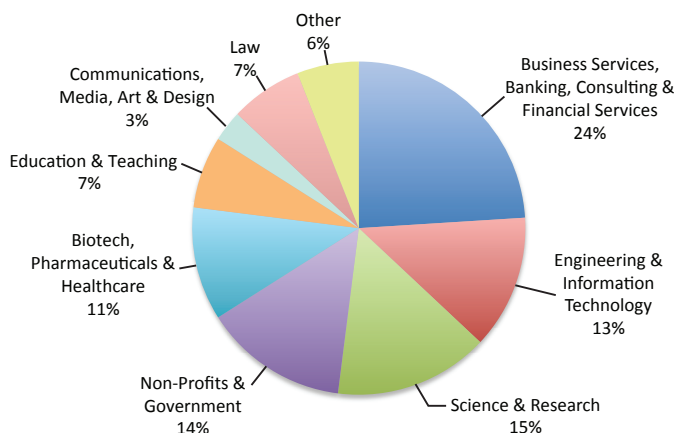

Class of 2008 Employment

Nearly half (242) of all survey respondents reported that their primary activity would be full-time employment. Of those students, below are the percentages that represent the industries in which they are currently employed. Johns Hopkins continues to be a university where its graduates enter a diverse set of opportunities.

Industry Information