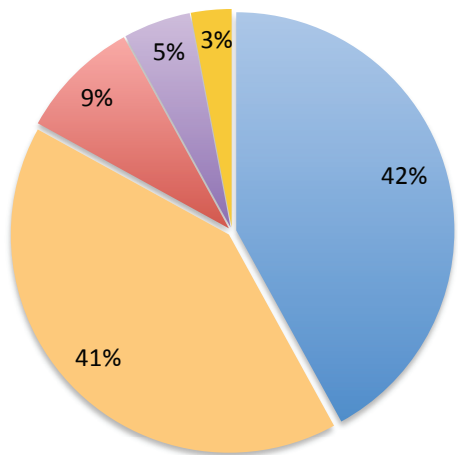

About the Survey

The Class of 2008 Post-Graduate Survey of undergraduates in the Krieger School of Arts & Sciences and the Whiting School of Engineering, conducted by the Johns Hopkins University Career Center, was completed in January 2009. Graduates were contacted via email, beginning in June 2008, to complete an online survey. Throughout the summer, the Career Center repeatedly invited recent graduates to take the online survey. An additional attempt to collect data was made in collaboration with the Office of Annual Giving. The Phonathon contacted 2008 graduates via phone to collect information from those who had not yet taken the survey online. Altogether, 580 members of the undergraduate Class of 2008 (55% of the class) provided information.

If you would like more information or the complete survey report, please contact the Career Center at 410-516-8056 or career@jhu.edu.

Where is the Class of 2008 now?

Members of the Class of 2008 were asked to select their primary activity six months after graduation.

42%	Employed Full-Time
41%	Enrolled at a Graduate or Professional School
9%	Participating in a Volunteer or Service Activity, Traveling, Employed Part-Time, or 'Other'
5%	Actively Job Searching
3%	Applying to Graduate or Professional School