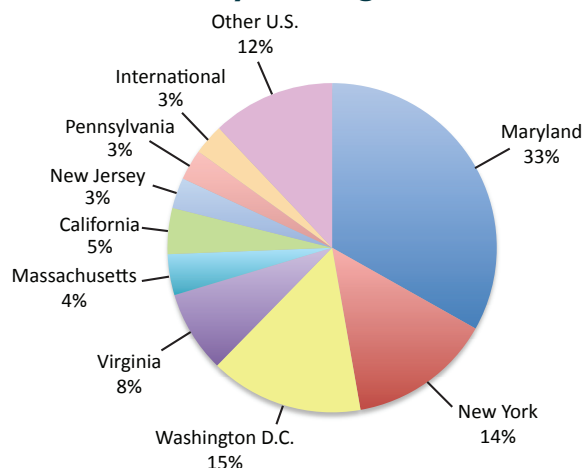

Where are they working?

Salary Information

Starting salary information was provided by 174 of the 242 survey respondents who reported that full-time employment would be their primary activity after graduation.

	Number of Respondents	Average Salary
Krieger School of Arts & Sciences	124	$38,906
Whiting School of Engineering	50	$53,678
Combined	174	$43,003

Selected Organizations Employing the Class of 2008

Accenture	Genentech, Inc.	Simon and Schuster
AIDS Healthcare Foundation	Guggenheim Museum	Synthes
American Enterprise Institute	Merck & Co., Inc.	Teach for America
Bain & Company	Microsoft	U.S. Department of Commerce
Blackbird Technologies	National Institutes of Health	U.S. Food and Drug Administration
Citigroup	Northrop Grumman	UBS
Deloitte	Ogilvy & Mather	White & Case LLP
Epic Systems Corporation	Pfizer	20th Century Fox