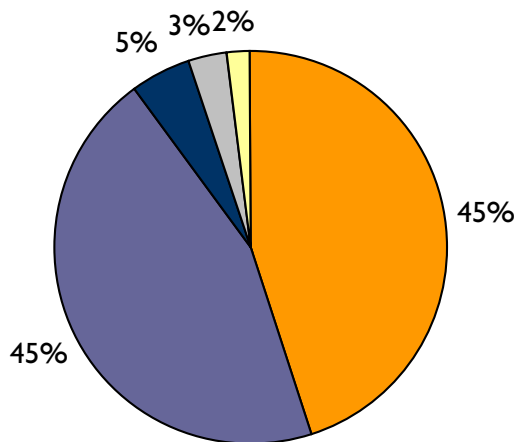

About the Survey

The Class of 2007 Post-Graduate Survey of undergraduates in the Krieger School of Arts & Sciences and the Whiting School of Engineering, conducted by the Johns Hopkins University Career Center, was completed in December 2007. Graduates were contacted via email, beginning in May 2007, to complete an online survey. Throughout the summer, the Career Center repeatedly invited recent graduates to take the online survey. An additional attempt to collect data was made in collaboration with the Office of Annual Giving. The Phonathon contacted 2007 graduates via phone to collect information from those who had not yet taken the survey online. Altogether, 726 members of the undergraduate Class of 2007 (76% of the class) provided information.

45% Employed Full-Time

45% Enrolled at a Graduate or Professional School

5% Participating in a Volunteer or Service Activity, Traveling, Employed Part-Time, or 'Other'

3% Actively Job Searching

2% Applying to Graduate or Professional School

Class of 2007 Employment

Nearly half (327) of all survey respondents reported that their primary activity would be full-time employment. Of those students, below are the percentages that represent the industries in which they are currently employed. Johns Hopkins continues to be a university where its graduates enter a diverse set of opportunities.