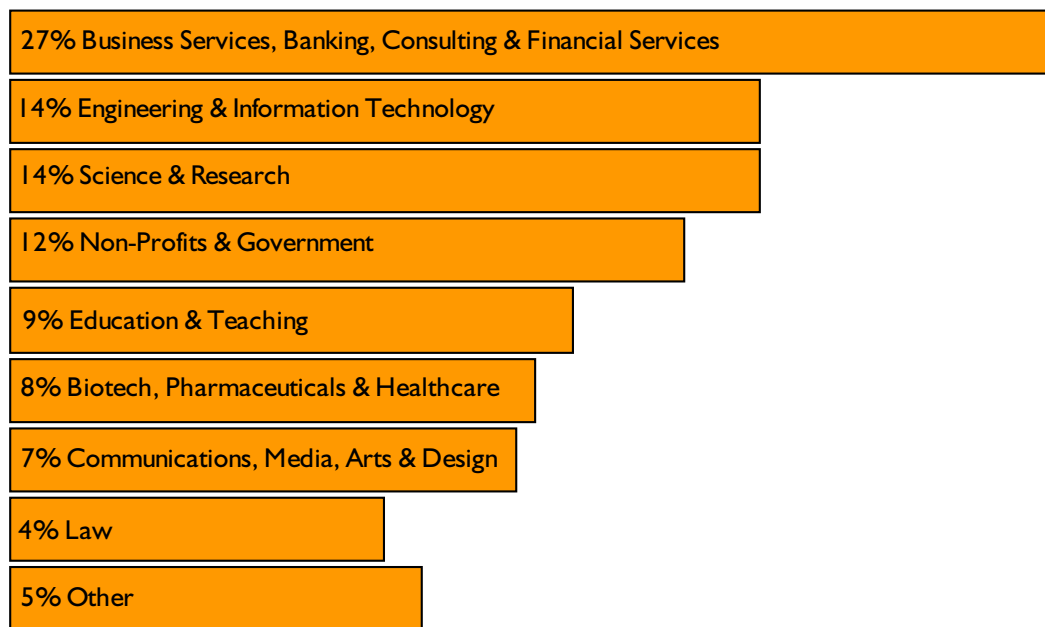

Class of 2007 Employment

Nearly half (327) of all survey respondents reported that their primary activity would be full-time employment. Of those students, below are the percentages that represent the industries in which they are currently employed. Johns Hopkins continues to be a university where its graduates enter a diverse set of opportunities.

Industry Information

Salary Information

Starting salary information was provided by 130 of the 327 survey respondents who reported that full-time employment would be their primary activity after graduation.

	Number of Respondents	Average Salary
Krieger School of Arts & Sciences	87	$41,790
Whiting School of Engineering	43	$56,792
Combined	130	$46,752